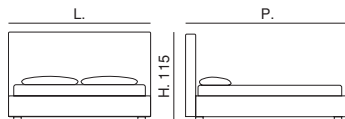

IRIS Design Elisa Occhielli

Per rete in appoggio con o senza contenitore.

Rivestimento disponibile nelle seguenti finiture: tessuto, ecopelle e pelle.

Completamente sfoderabile in tessuto.

For supported bedbase with or without storage.

Upholstery available in the following finishes: fabric, eco-leather and leather.

The fabric cover is completely removable.

	Misure rete <i>Bedbase measuring</i>				
	153 x 203	160 x 200	180 x 200	193 x 203	200 x 200
L.	181	188	208	221	228
P.	227	224	224	227	224