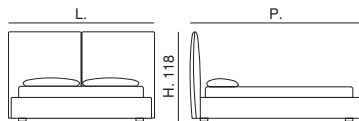

# NOEL

Per rete in appoggio con o senza contenitore. Testiera con cuscini reclinabili. Rivestimento disponibile nelle seguenti finiture: tessuto, ecopelle e pelle. Completamente sfoderabile.

For supported bedbase with or without storage. Headboard with reclining cushions. Upholstery available in the following finishes: fabric, eco-leather and leather. Completely removable cover.

Misure rete <i>Bedbase measuring</i>				
153 x 203	160 x 200	180 x 200	193 x 203	200 x 200

<b>L.</b>	<b>186</b>	<b>193</b>	<b>213</b>	<b>226</b>	<b>233</b>
<b>P.</b>	<b>237</b>	<b>234</b>	<b>234</b>	<b>237</b>	<b>234</b>