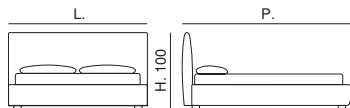

PLISSÈ Design Elisa Occhielli

Per rete in appoggio con o senza contenitore. Rivestimento in tessuto bicolore. Completamente sfoderabile.

For supported bedbase with or without storage. Two-tone fabric upholstery. Completely removable cover.

Misure rete <i>Bedbase measuring</i>					
	153 x 203	160 x 200	180 x 200	193 x 203	200 x 200
L.	176	183	203	216	223
P.	233	230	230	233	230